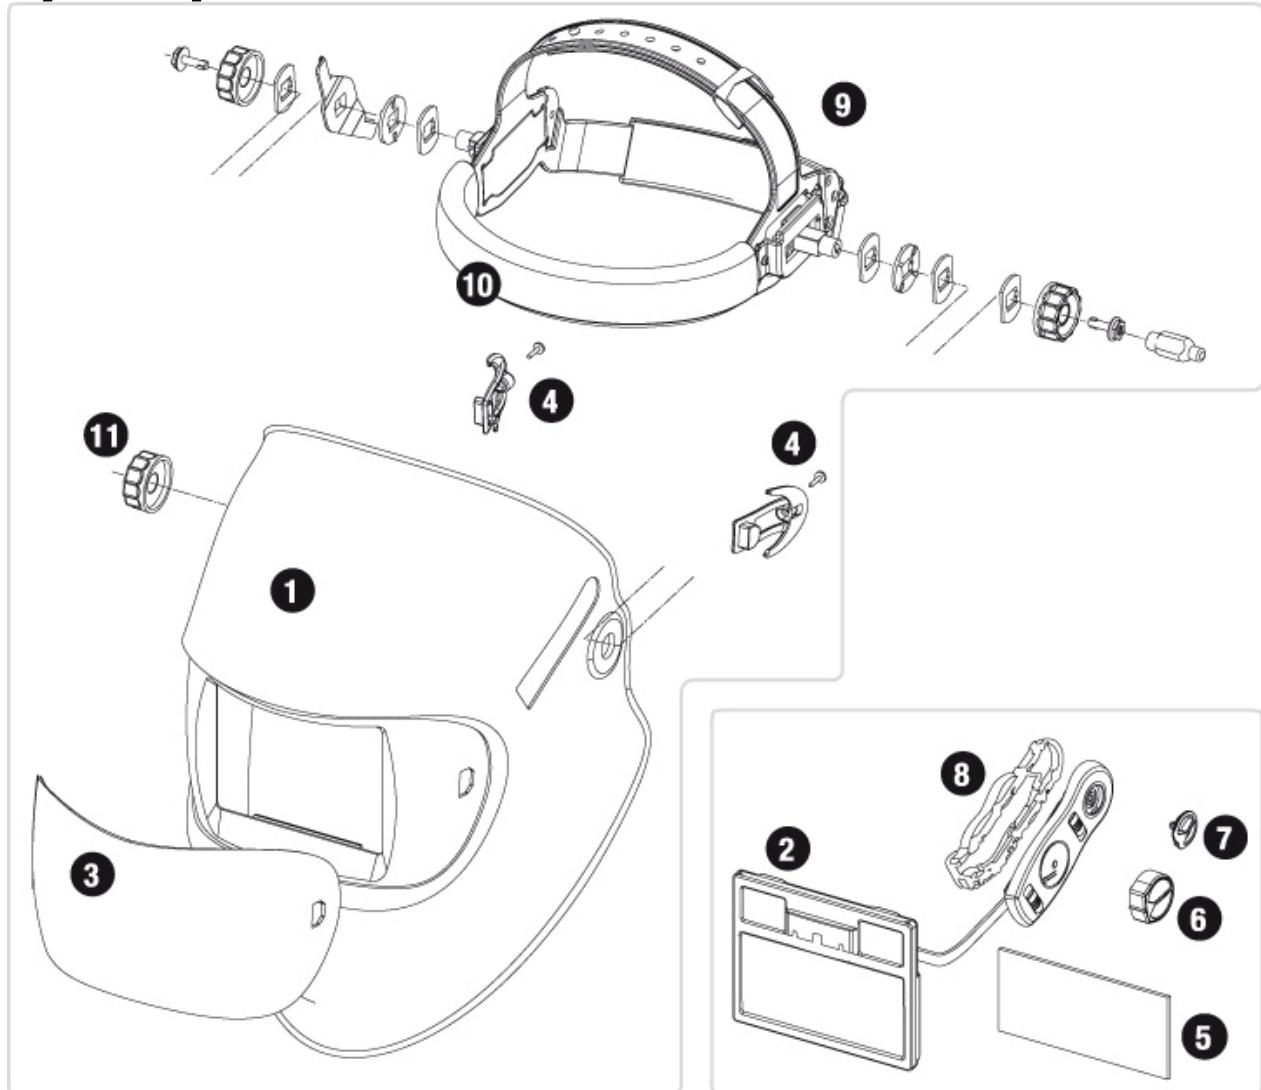

Spare parts

No.	Description	Article No.	Quantity
Complete helmet	Optrel e670 cosmic green	1006.210	1 pc
	Optrel e670 black (uncoated)	1006.200	1 pc
1 (a)	Replace helmet shell cosmic green	5001.604	1 pc
1 (b)	Replace helmet shell black (uncoated)	5001.610	1 pc
2	Shade cartridge for Optrel e670	5012.420	1 pc
3 (a)	Front cover lens	5000.210	2 pcs
3 (b)	Front cover lens	5000.212	5 pcs
4	Repairset 2, Expert series (2 clips, 2 screws)	5003.501	1 pc
5	Inside cover lens	5000.001	5 pcs
6, 7, 8	Repairset 1, Expert series (1 potentiometer knob, 1 cover plate, 1 sensitivity knob)	5003.500	1 pc
9	Headgear	5003.250	1 pc
10	Sweatband	5004.073	2 pcs
11	Excentric knob for angle of inclination	5002.050	10 pcs